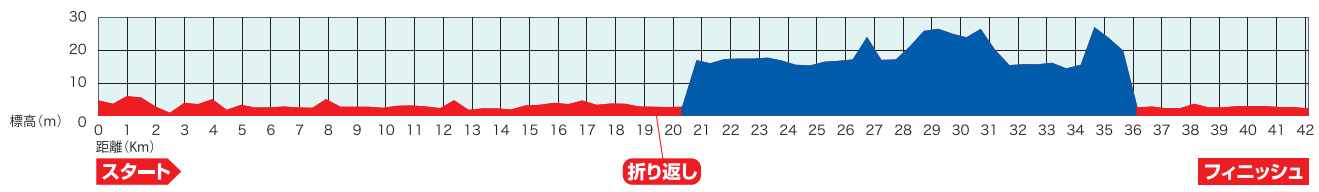

Full Marathon Course Map

コース高低図

* The Yokohama Marathon 2023 course is not an official course of the Japan Association of Athletics Federations.
 * The course, and the locations of check points, water supply stations, and first aid stations may change depending on operating circumstances.